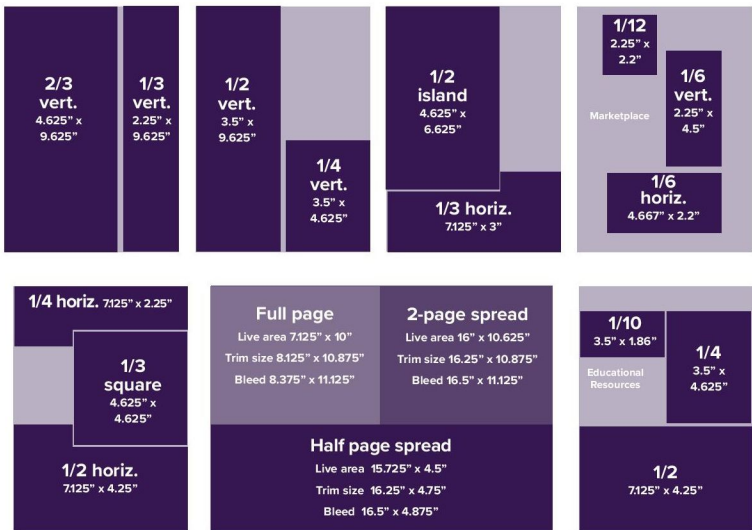

2021 SPECS

PRINT

DIGITAL

Horiz. 728 x 90 px

Leaderboard

Horiz. 600 x 120 px

Home page

Horiz. 600 x 90 px

Article

Horiz. 728 x 90 px

E-Newsletter

**Movers
& Shakers**

546 x 248 px

Box

280 x
233 px

Run-of-site

SUBMISSION GUIDELINES

Size limit: 20MB.

Accepted file types:

PDF: Choose press quality, include bleeds and crop marks.
JPG: 300 dpi, CMYK or grayscale, maximum quality, baseline optimized.

- All files must include bleeds and all images must have resolutions of at least 300 dpi.
- Production charges may apply for any changes made after the ad is sent to the printer.
- *MESSAGE Magazine* is not liable for any ad errors missed by a customer.
- *MESSAGE Magazine* is not responsible for inaccurate color if no press-match is provided.

In-house Design: We will design your ad at a rate of $100, which includes up to two rounds of edits. Additional rounds are $100 per hour.